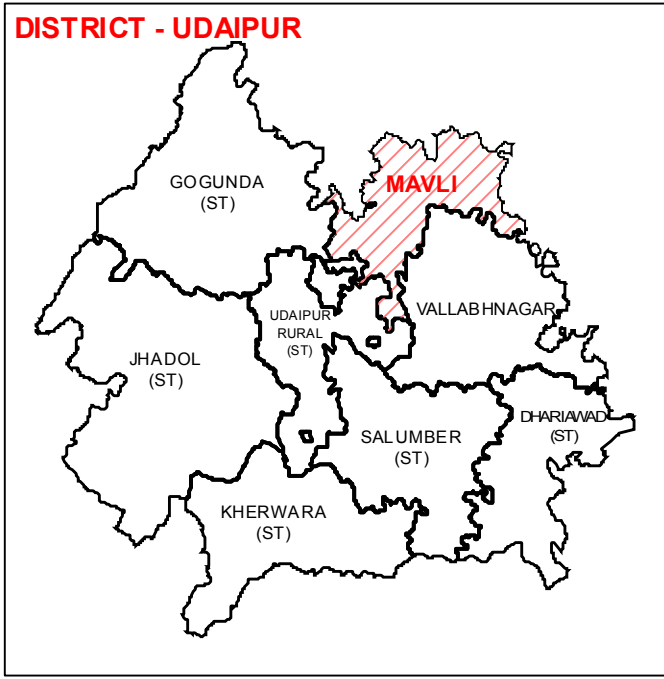

ASSEMBLY CONSTITUENCY - MAVLI-154 DISTRICT - UDAIPUR

Legend

- T Tehsil Headquarter
- R ILR Headquarter
- P Patwar Circle Headquarter
- Tehsil Name Tehsil Boundary
- ILR Circle Name ILR Circle Boundary
- Patwar Circle Name Patwar Circle Boundary
- Village Name Village Boundary

State Remote Sensing Application Centre
DST, GoR, Jodhpur

Election Department, Rajasthan