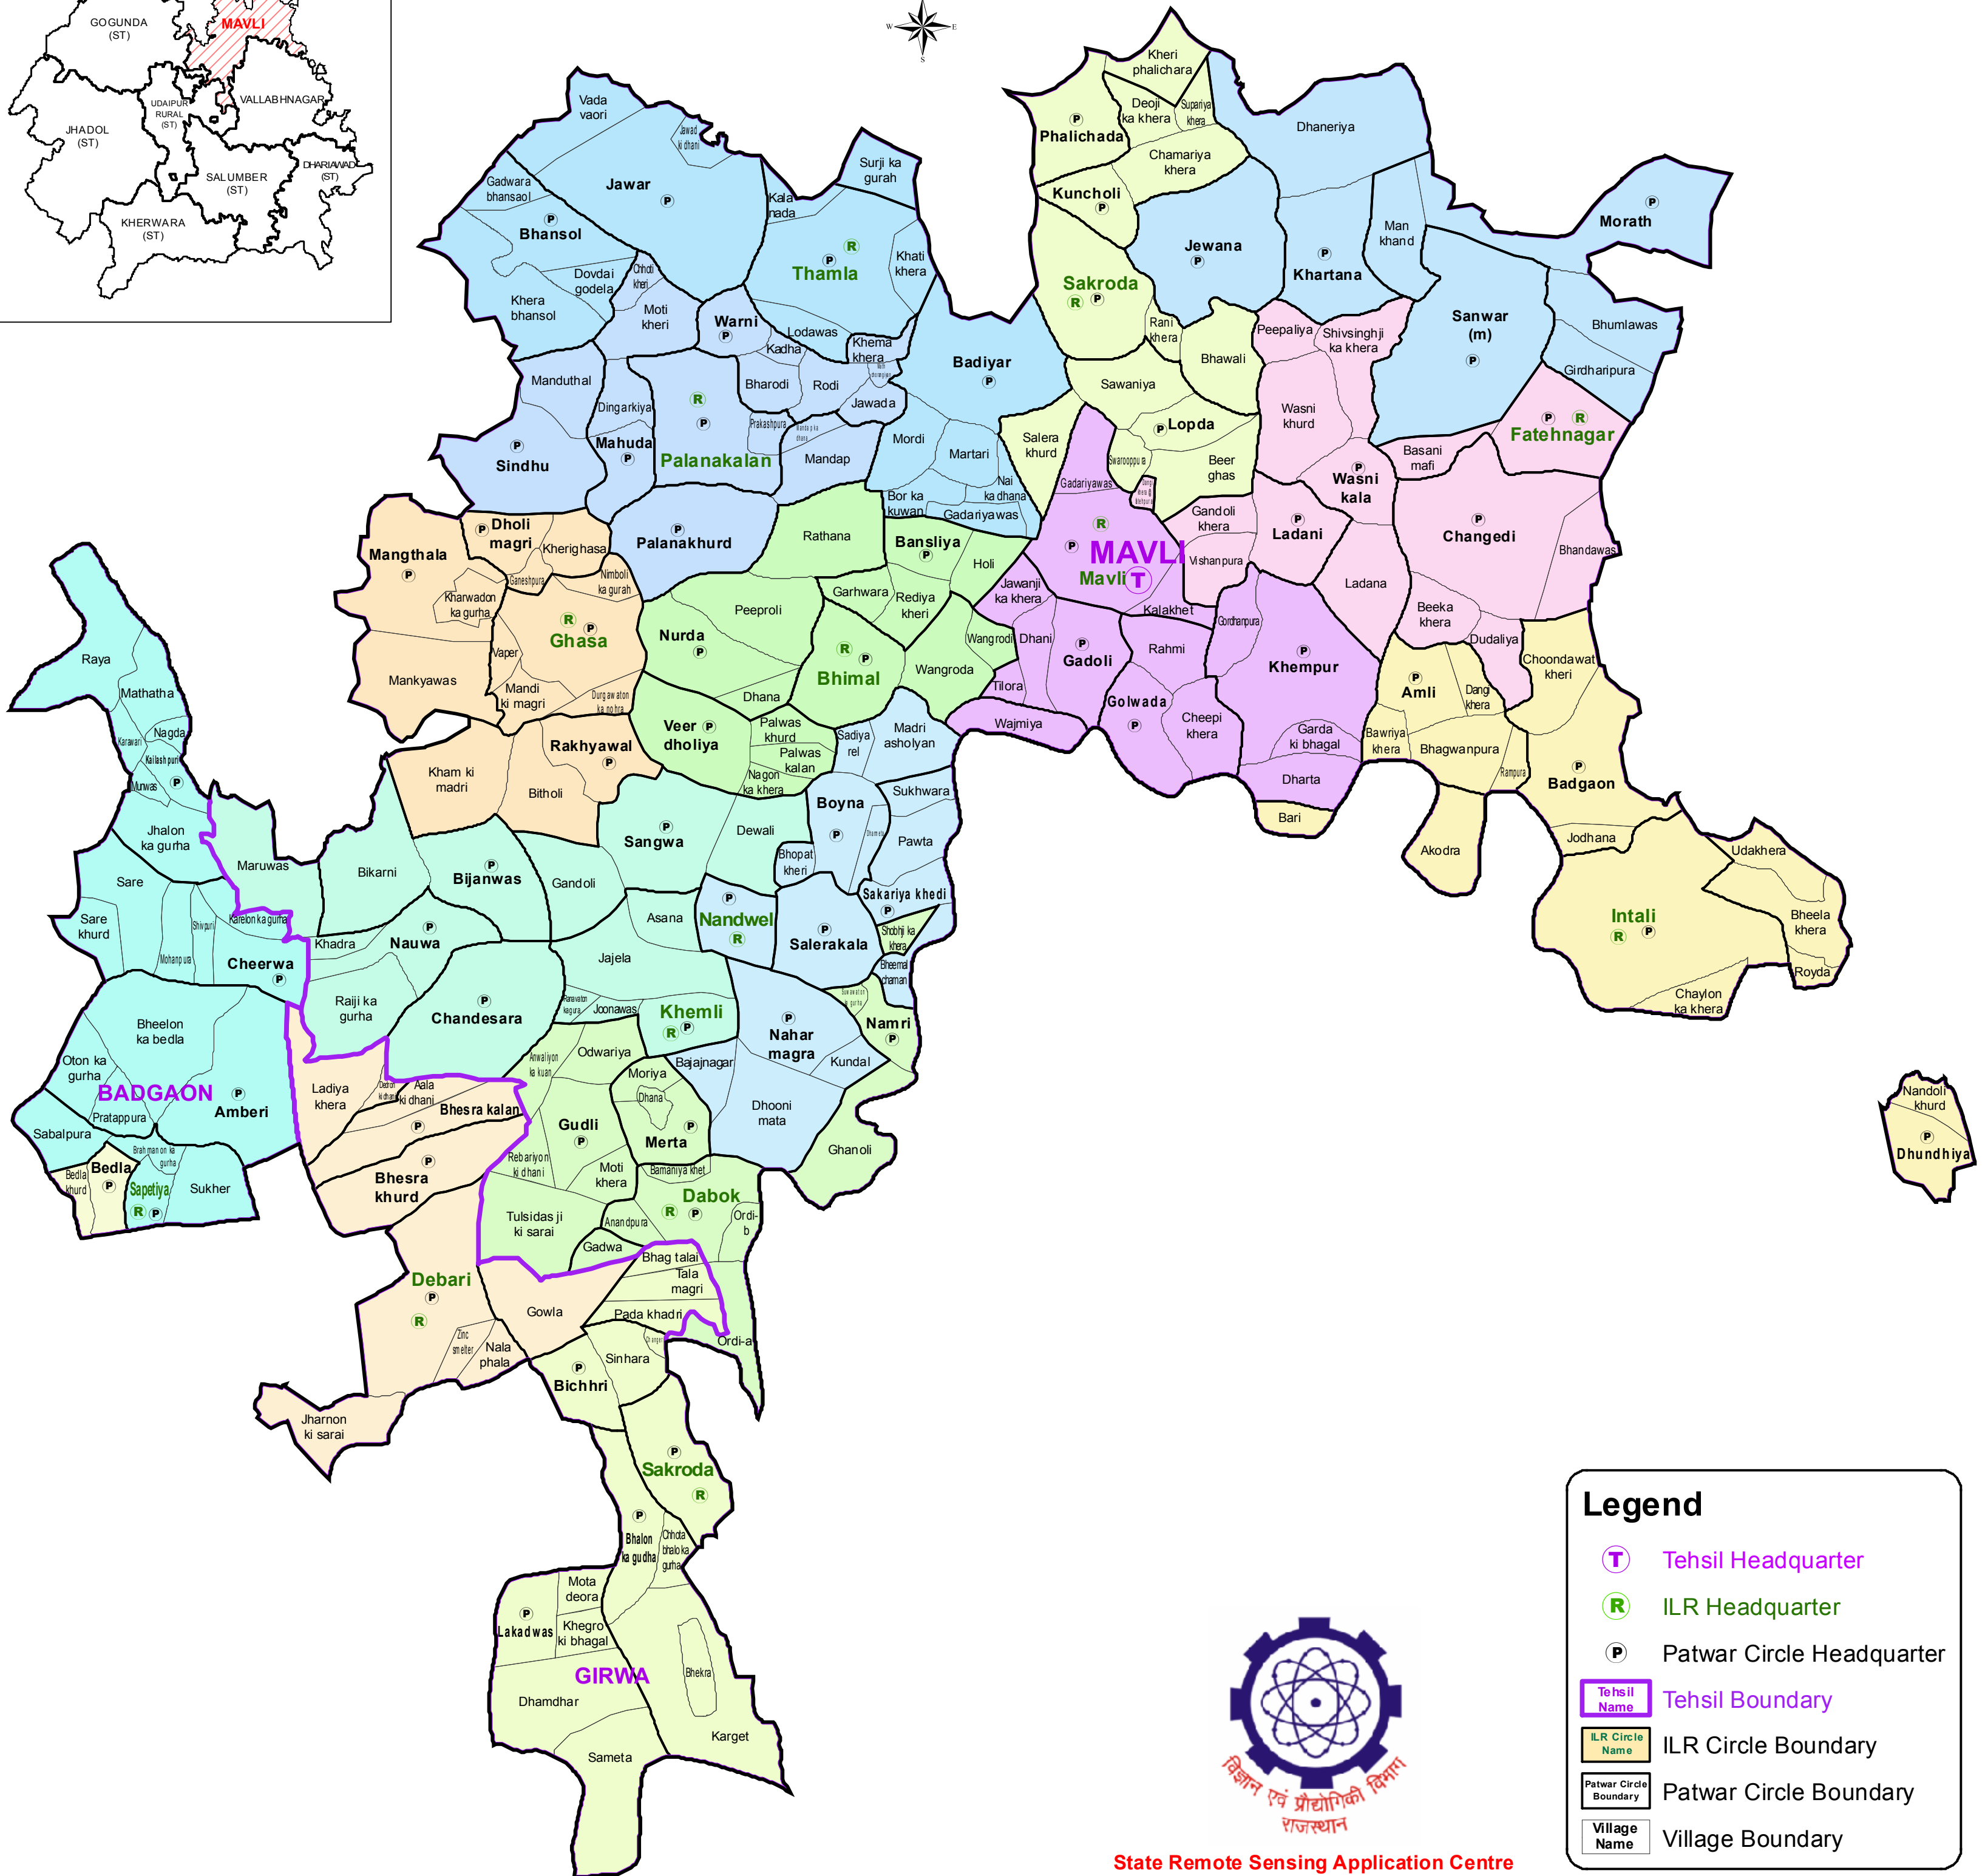

ASSEMBLY CONSTITUENCY - MAVLI-154 DISTRICT - UDAIPUR

Legend

- T Tehsil Headquarter
- R ILR Headquarter
- P Patwar Circle Headquarter
- Tehsil Name Tehsil Boundary
- ILR Circle Name ILR Circle Boundary
- Patwar Circle Name Patwar Circle Boundary
- Village Name Village Boundary

State Remote Sensing Application Centre
DST, GoR, Jodhpur

Election Department, Rajasthan